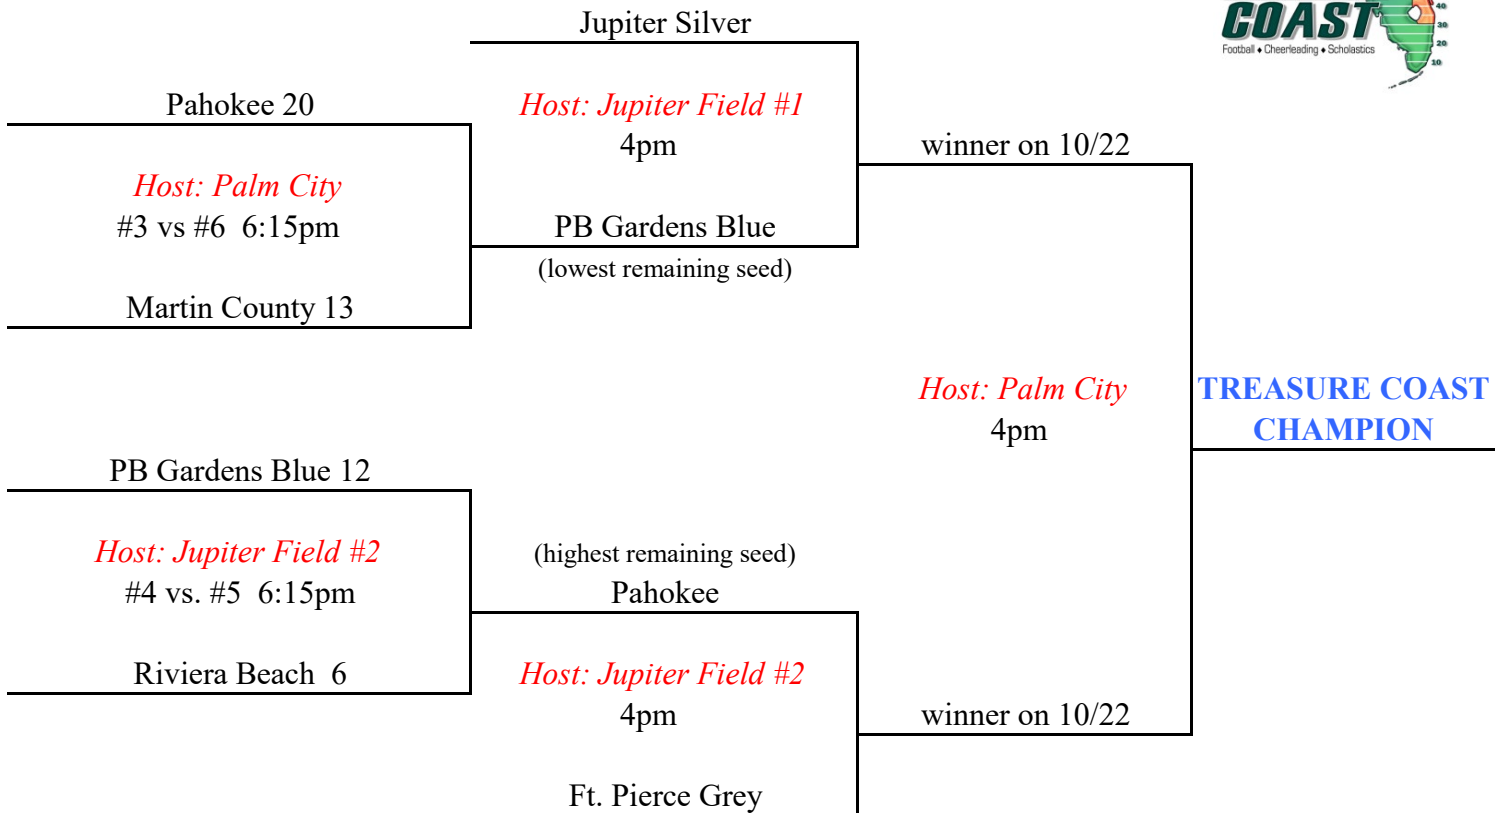

2022 TREASURE COAST PLAYOFFS

8U DIVISION

TUESDAY 10/18
FIRST ROUND

SATURDAY 10/22
SECOND ROUND

SATURDAY 10/29
TCFC CHAMPIONSHIP

NOTE:

**TEAMS NEED TO ARRIVE 90 MINUTES PRIOR TO THEIR SCHEDULED GAME TIME
 ONLY ROSTERED PERSONNEL WITH A VALID BADGE FOR THAT TEAM
 WILL BE ALLOWED ON SIDELINE
 ALL PLAYERS MUST HAVE THE POP WARNER PATCH ON THEIR JERSEYS
 TEAM COOLERS ONLY. NO OTHER COOLERS WILL BE ALLOWED
 ADMISSION: ADULTS \$8.00, KIDS \$4.00 (5-17yrs. old), Under 4 Free**

2022 TREASURE COAST PLAYOFFS

10U DIVISION

TUESDAY 10/18
FIRST ROUND

SATURDAY 10/22
SECOND ROUND

SATURDAY 10/29
TCFC CHAMPIONSHIP

NOTE:

**TEAMS NEED TO ARRIVE 90 MINUTES PRIOR TO THEIR SCHEDULED GAME TIME
ONLY ROSTERED PERSONNEL WITH A VALID BADGE FOR THAT TEAM
WILL BE ALLOWED ON SIDELINE
ALL PLAYERS MUST HAVE THE POP WARNER PATCH ON THEIR JERSEYS
TEAM COOLERS ONLY. NO OTHER COOLERS WILL BE ALLOWED
ADMISSION: ADULTS \$8.00, KIDS \$4.00 (5-17yrs. old), Under 4 Free**

2022 TREASURE COAST PLAYOFFS

12U DIVISION

TUESDAY 10/18
FIRST ROUND

SATURDAY 10/22
SECOND ROUND

SATURDAY 10/29
TCFC CHAMPIONSHIP

NOTE:

**TEAMS NEED TO ARRIVE 90 MINUTES PRIOR TO THEIR SCHEDULED GAME TIME
 ONLY ROSTERED PERSONNEL WITH A VALID BADGE FOR THAT TEAM
 WILL BE ALLOWED ON SIDELINE
 ALL PLAYERS MUST HAVE THE POP WARNER PATCH ON THEIR JERSEYS
 TEAM COOLERS ONLY. NO OTHER COOLERS WILL BE ALLOWED
 ADMISSION: ADULTS \$8.00, KIDS \$4.00 (5-17yrs. old), Under 4 Free**

2022 TREASURE COAST PLAYOFFS

14U DIVISION

TUESDAY 10/18
FIRST ROUND

SATURDAY 10/22
SECOND ROUND

SATURDAY 10/29
TCFC CHAMPIONSHIP

NOTE:

**TEAMS NEED TO ARRIVE 90 MINUTES PRIOR TO THEIR SCHEDULED GAME TIME
ONLY ROSTERED PERSONNEL WITH A VALID BADGE FOR THAT TEAM
WILL BE ALLOWED ON SIDELINE**