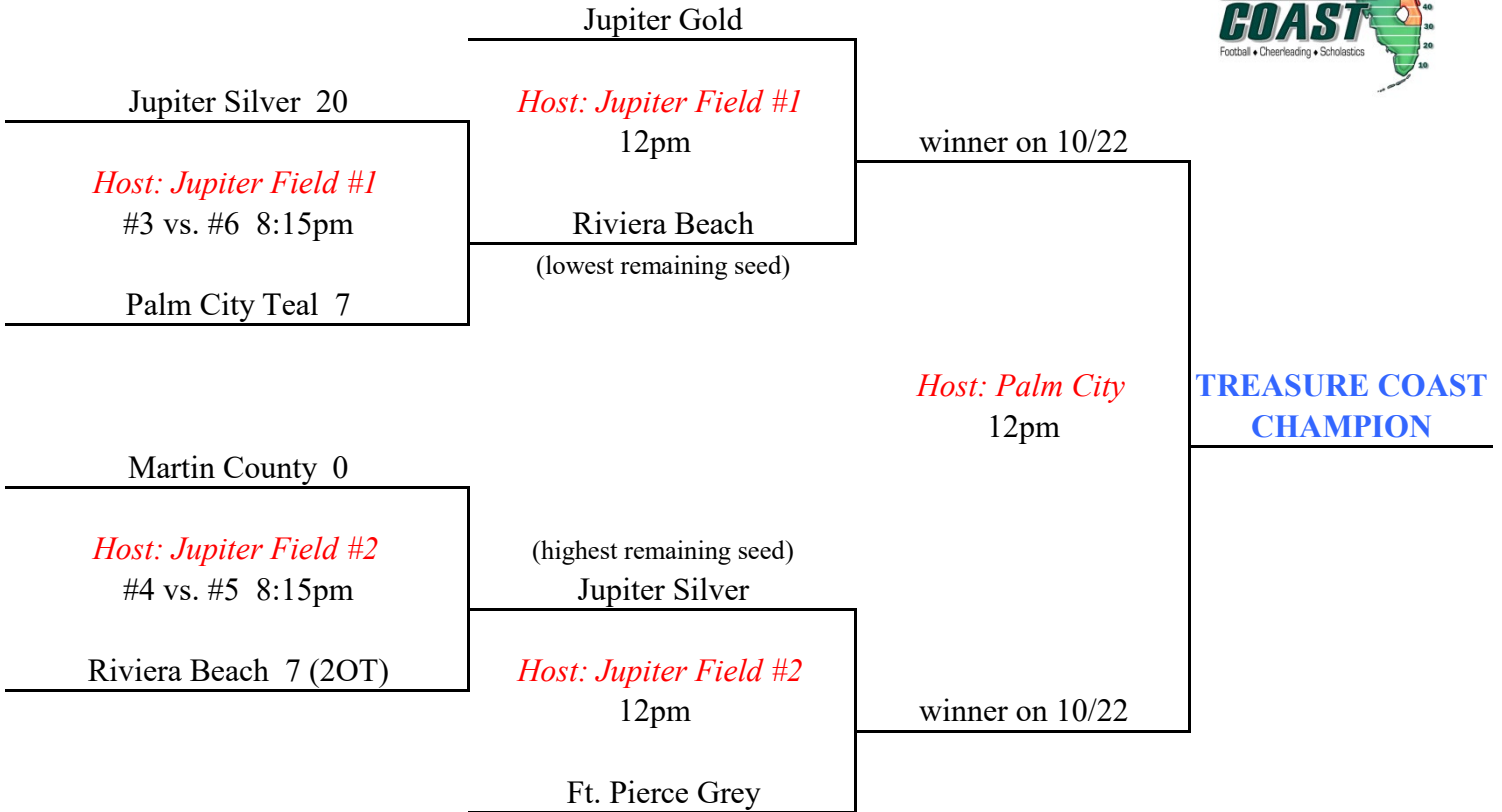

2022 TREASURE COAST PLAYOFFS

8U DIVISION

TUESDAY 10/18
FIRST ROUND

SATURDAY 10/22
SECOND ROUND

SATURDAY 10/29
TCFC CHAMPIONSHIP

NOTE:

**TEAMS NEED TO ARRIVE 90 MINUTES PRIOR TO THEIR SCHEDULED GAME TIME
 ONLY ROSTERED PERSONNEL WITH A VALID BADGE FOR THAT TEAM
 WILL BE ALLOWED ON SIDELINE
 ALL PLAYERS MUST HAVE THE POP WARNER PATCH ON THEIR JERSEYS
 TEAM COOLERS ONLY. NO OTHER COOLERS WILL BE ALLOWED
 ADMISSION: ADULTS \$8.00, KIDS \$4.00 (5-17yrs. old), Under 4 Free**

2022 TREASURE COAST PLAYOFFS

10U DIVISION

TUESDAY 10/18
FIRST ROUND

SATURDAY 10/22
SECOND ROUND

SATURDAY 10/29
TCFC CHAMPIONSHIP

NOTE:

**TEAMS NEED TO ARRIVE 90 MINUTES PRIOR TO THEIR SCHEDULED GAME TIME
ONLY ROSTERED PERSONNEL WITH A VALID BADGE FOR THAT TEAM
WILL BE ALLOWED ON SIDELINE
ALL PLAYERS MUST HAVE THE POP WARNER PATCH ON THEIR JERSEYS
TEAM COOLERS ONLY. NO OTHER COOLERS WILL BE ALLOWED
ADMISSION: ADULTS \$8.00, KIDS \$4.00 (5-17yrs. old), Under 4 Free**

2022 TREASURE COAST PLAYOFFS

12U DIVISION

TUESDAY 10/18
FIRST ROUND

SATURDAY 10/22
SECOND ROUND

SATURDAY 10/29
TCFC CHAMPIONSHIP

NOTE:

**TEAMS NEED TO ARRIVE 90 MINUTES PRIOR TO THEIR SCHEDULED GAME TIME
 ONLY ROSTERED PERSONNEL WITH A VALID BADGE FOR THAT TEAM
 WILL BE ALLOWED ON SIDELINE
 ALL PLAYERS MUST HAVE THE POP WARNER PATCH ON THEIR JERSEYS
 TEAM COOLERS ONLY. NO OTHER COOLERS WILL BE ALLOWED
 ADMISSION: ADULTS \$8.00, KIDS \$4.00 (5-17yrs. old), Under 4 Free**

2022 TREASURE COAST PLAYOFFS

14U DIVISION

TUESDAY 10/18
FIRST ROUND

SATURDAY 10/22
SECOND ROUND

SATURDAY 10/29
TCFC CHAMPIONSHIP

NOTE:

**TEAMS NEED TO ARRIVE 90 MINUTES PRIOR TO THEIR SCHEDULED GAME TIME
ONLY ROSTERED PERSONNEL WITH A VALID BADGE FOR THAT TEAM
WILL BE ALLOWED ON SIDELINE**