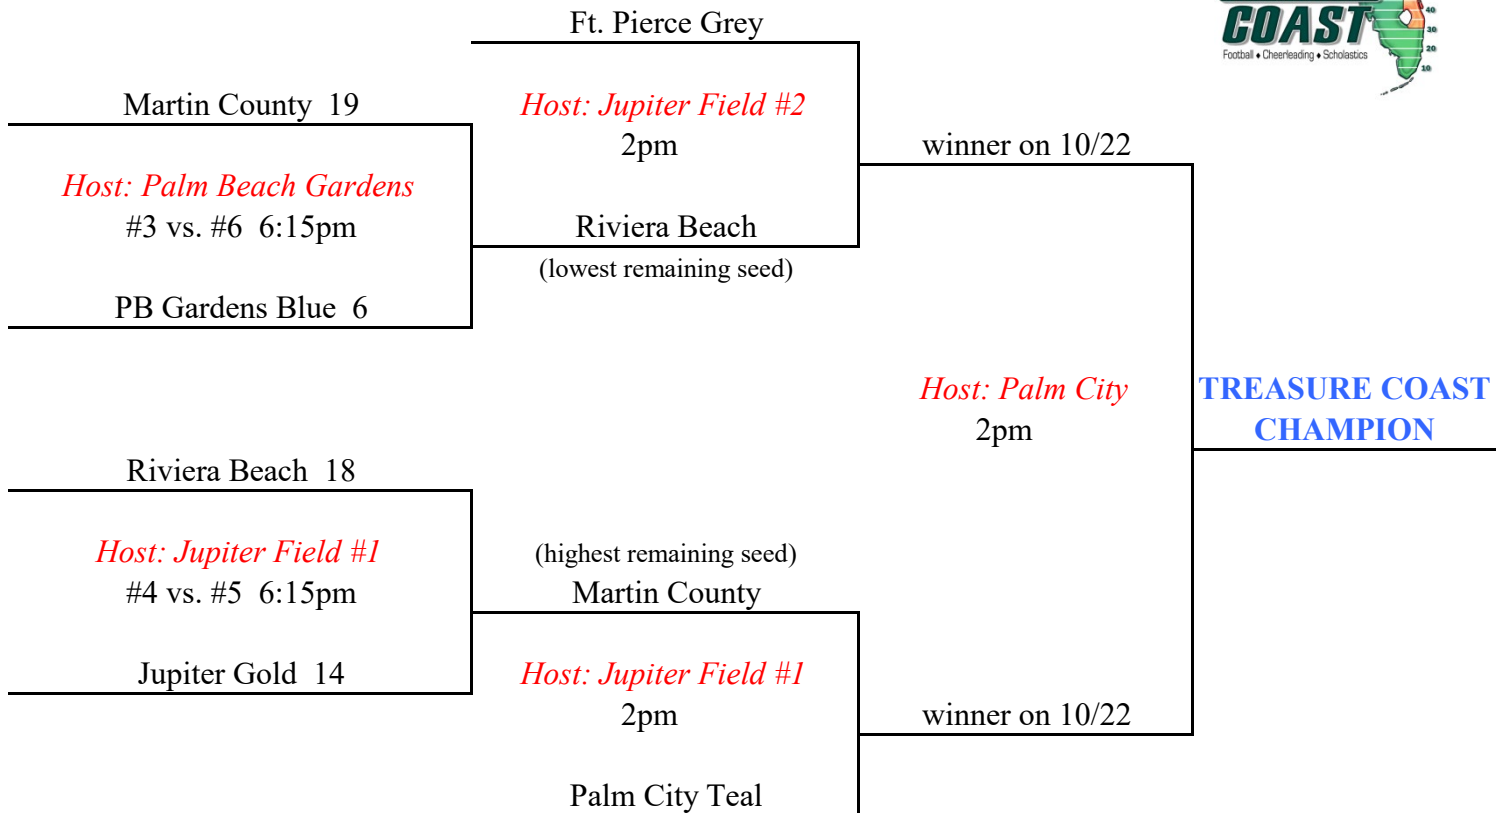

2022 TREASURE COAST PLAYOFFS

8U DIVISION

TUESDAY 10/18
FIRST ROUND

SATURDAY 10/22
SECOND ROUND

SATURDAY 10/29
TCFC CHAMPIONSHIP

NOTE:

**TEAMS NEED TO ARRIVE 90 MINUTES PRIOR TO THEIR SCHEDULED GAME TIME
 ONLY ROSTERED PERSONNEL WITH A VALID BADGE FOR THAT TEAM
 WILL BE ALLOWED ON SIDELINE
 ALL PLAYERS MUST HAVE THE POP WARNER PATCH ON THEIR JERSEYS
 TEAM COOLERS ONLY. NO OTHER COOLERS WILL BE ALLOWED
 ADMISSION: ADULTS \$8.00, KIDS \$4.00 (5-17yrs. old), Under 4 Free**

2022 TREASURE COAST PLAYOFFS

10U DIVISION

TUESDAY 10/18
FIRST ROUND

SATURDAY 10/22
SECOND ROUND

SATURDAY 10/29
TCFC CHAMPIONSHIP

NOTE:

**TEAMS NEED TO ARRIVE 90 MINUTES PRIOR TO THEIR SCHEDULED GAME TIME
ONLY ROSTERED PERSONNEL WITH A VALID BADGE FOR THAT TEAM
WILL BE ALLOWED ON SIDELINE
ALL PLAYERS MUST HAVE THE POP WARNER PATCH ON THEIR JERSEYS
TEAM COOLERS ONLY. NO OTHER COOLERS WILL BE ALLOWED
ADMISSION: ADULTS \$8.00, KIDS \$4.00 (5-17yrs. old), Under 4 Free**

2022 TREASURE COAST PLAYOFFS

12U DIVISION

TUESDAY 10/18
FIRST ROUND

SATURDAY 10/22
SECOND ROUND

SATURDAY 10/29
TCFC CHAMPIONSHIP

NOTE:

**TEAMS NEED TO ARRIVE 90 MINUTES PRIOR TO THEIR SCHEDULED GAME TIME
 ONLY ROSTERED PERSONNEL WITH A VALID BADGE FOR THAT TEAM
 WILL BE ALLOWED ON SIDELINE
 ALL PLAYERS MUST HAVE THE POP WARNER PATCH ON THEIR JERSEYS
 TEAM COOLERS ONLY. NO OTHER COOLERS WILL BE ALLOWED
 ADMISSION: ADULTS \$8.00, KIDS \$4.00 (5-17yrs. old), Under 4 Free**

2022 TREASURE COAST PLAYOFFS

14U DIVISION

TUESDAY 10/18
FIRST ROUND

SATURDAY 10/22
SECOND ROUND

SATURDAY 10/29
TCFC CHAMPIONSHIP

NOTE:

**TEAMS NEED TO ARRIVE 90 MINUTES PRIOR TO THEIR SCHEDULED GAME TIME
ONLY ROSTERED PERSONNEL WITH A VALID BADGE FOR THAT TEAM
WILL BE ALLOWED ON SIDELINE**