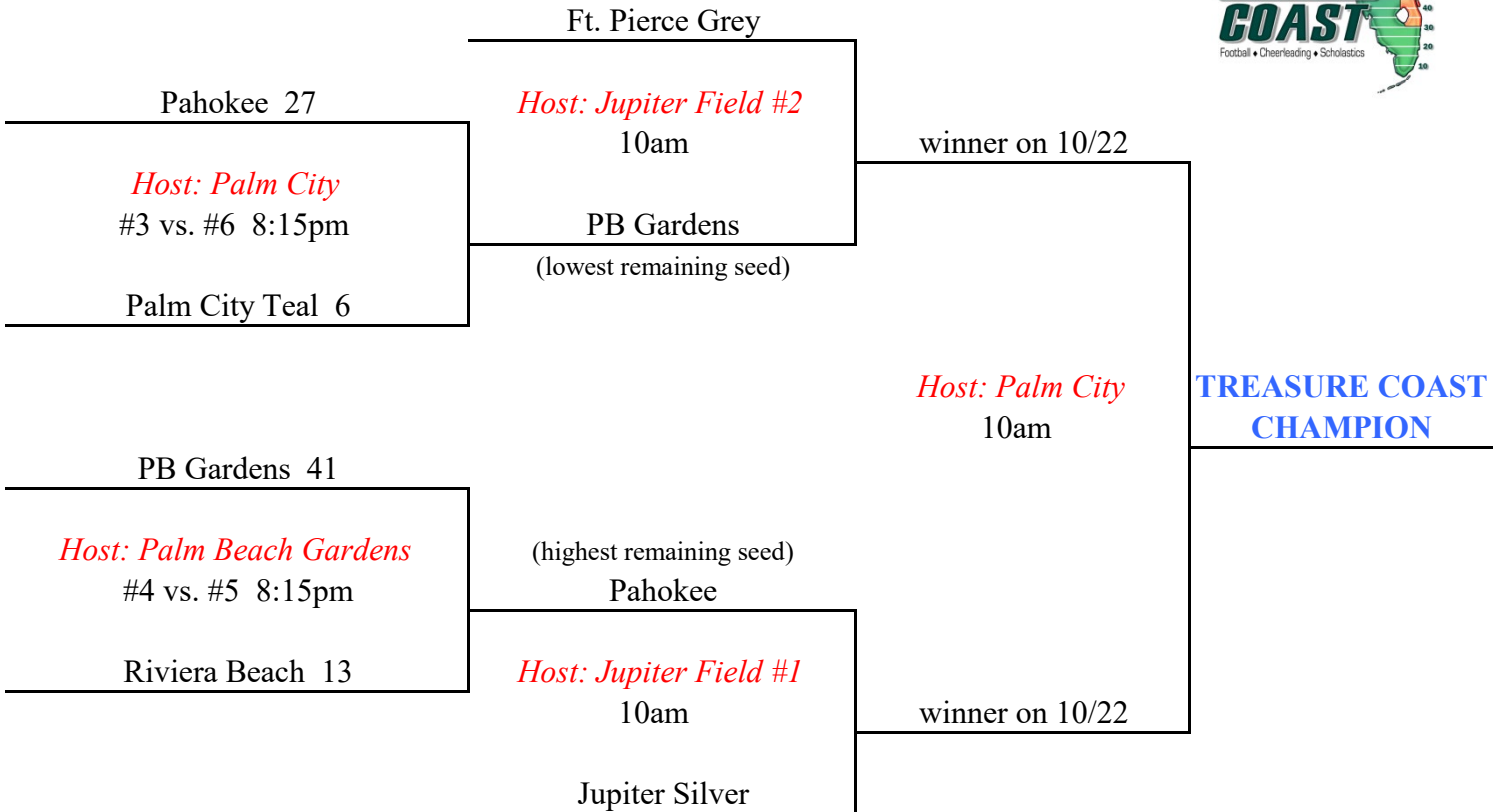

2022 TREASURE COAST PLAYOFFS

8U DIVISION

TUESDAY 10/18
FIRST ROUND

SATURDAY 10/22
SECOND ROUND

SATURDAY 10/29
TCFC CHAMPIONSHIP

NOTE:

**TEAMS NEED TO ARRIVE 90 MINUTES PRIOR TO THEIR SCHEDULED GAME TIME
 ONLY ROSTERED PERSONNEL WITH A VALID BADGE FOR THAT TEAM
 WILL BE ALLOWED ON SIDELINE
 ALL PLAYERS MUST HAVE THE POP WARNER PATCH ON THEIR JERSEYS
 TEAM COOLERS ONLY. NO OTHER COOLERS WILL BE ALLOWED
 ADMISSION: ADULTS \$8.00, KIDS \$4.00 (5-17yrs. old), Under 4 Free**

2022 TREASURE COAST PLAYOFFS

10U DIVISION

TUESDAY 10/18
FIRST ROUND

SATURDAY 10/22
SECOND ROUND

SATURDAY 10/29
TCFC CHAMPIONSHIP

NOTE:

**TEAMS NEED TO ARRIVE 90 MINUTES PRIOR TO THEIR SCHEDULED GAME TIME
ONLY ROSTERED PERSONNEL WITH A VALID BADGE FOR THAT TEAM
WILL BE ALLOWED ON SIDELINE
ALL PLAYERS MUST HAVE THE POP WARNER PATCH ON THEIR JERSEYS
TEAM COOLERS ONLY. NO OTHER COOLERS WILL BE ALLOWED
ADMISSION: ADULTS \$8.00, KIDS \$4.00 (5-17yrs. old), Under 4 Free**

2022 TREASURE COAST PLAYOFFS

12U DIVISION

TUESDAY 10/18
FIRST ROUND

SATURDAY 10/22
SECOND ROUND

SATURDAY 10/29
TCFC CHAMPIONSHIP

NOTE:

**TEAMS NEED TO ARRIVE 90 MINUTES PRIOR TO THEIR SCHEDULED GAME TIME
 ONLY ROSTERED PERSONNEL WITH A VALID BADGE FOR THAT TEAM
 WILL BE ALLOWED ON SIDELINE
 ALL PLAYERS MUST HAVE THE POP WARNER PATCH ON THEIR JERSEYS
 TEAM COOLERS ONLY. NO OTHER COOLERS WILL BE ALLOWED
 ADMISSION: ADULTS \$8.00, KIDS \$4.00 (5-17yrs. old), Under 4 Free**

2022 TREASURE COAST PLAYOFFS

14U DIVISION

TUESDAY 10/18
FIRST ROUND

SATURDAY 10/22
SECOND ROUND

SATURDAY 10/29
TCFC CHAMPIONSHIP

NOTE:

**TEAMS NEED TO ARRIVE 90 MINUTES PRIOR TO THEIR SCHEDULED GAME TIME
ONLY ROSTERED PERSONNEL WITH A VALID BADGE FOR THAT TEAM
WILL BE ALLOWED ON SIDELINE**